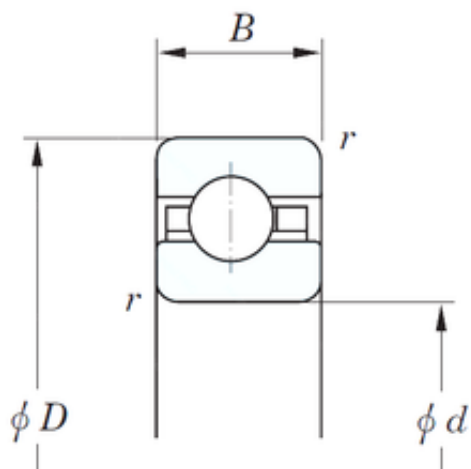

MANUFACTURING MEXICO,S.A.DE C.V.

190,5 mm x 228,6 mm x 19,05 mm KOYO
KFC075 deep groove ball bearings

Bearing No. KFC075

Size	190.5x228.6x19.05 mm
Bore Diameter	190,5 mm
Outer Diameter	228,6 mm
Width	19,05 mm
d	190,5 mm
D	228,6 mm
B	19,05 mm
C	19,05 mm
r	2 mm
Weight	1,54 Kg
Basic dynamic load rating (C)	35,1 kN
Bearing No.	KFC075
r(min)	2
Cr	35.1
C0r	46.8
Mass(kg)	1.54

KFC075 Bearing 2D drawings and 3D CAD models