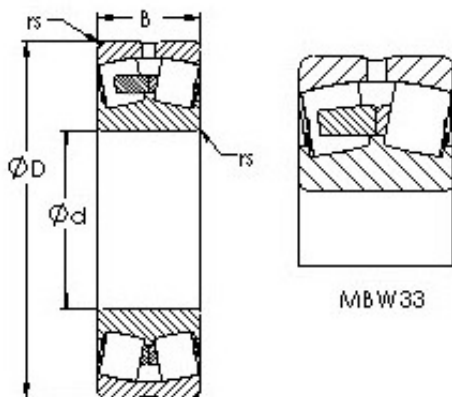

MANUFACTURING MEXICO,S.A.DE C.V.

AST 23132MBW33 spherical roller bearings

Bearing No. 23132MBW33

Size	160x270x86 mm
Bore Diameter	160 mm
Outer Diameter	270 mm
Width	86 mm
Bearing Type	straight bore, lube groove and holes
Bore Dia (d)	160.0000
Outer Dia (D)	270.0000
Width (B)	86.0000
Radius (min) (rs)	2.100
Dynamic Load Rating (Cr)	930,000
Static Load Rating (Cor)	1,510,000
Max Speed (Grease) (X000 RPM)	1
Max Speed (Oil) (X1000 RPM)	2
Weight (g)	20,810.00
Material	52100 Chrome steel, or equivalent

23132MBW33 Bearing 2D drawings and 3D CAD models