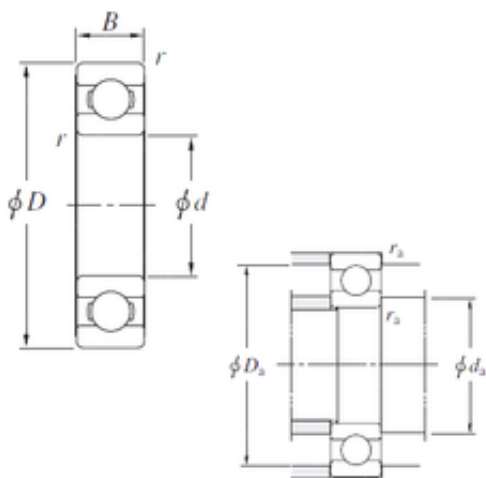

## 6321 KOYO Single-row deep groove ball bearings

Bearing No. 6321

6321 Bearing 2D drawings and 3D CAD models

Size	105x225x49 mm
Bore Diameter	105 mm
Outer Diameter	225 mm
Width	49 mm
d	105 mm
D	225 mm
B	49 mm
C	49 mm
r min.	3 mm
da min.	118 mm
Da max.	212 mm
ra max.	2,5 mm
Weight	8,05 Kg
Basic dynamic load rating (C)	184 kN
Basic static load rating (C0)	153 kN
(Grease) Lubrication Speed	2900 r/min
(Oil) Lubrication Speed	3500 r/min
Category	Single Row Ball Bearings
Inventory	0.0
Manufacturer Name	KOYO
Minimum Buy Quantity	N/A
Weight / Kilogram	8.67
Product Group	B00308
Enclosure	Open
Precision Class	ABEC 1   ISO P0

## MANUFACTURING MEXICO,S.A.DE C.V.

Maximum Capacity / Filling Slot	No
Rolling Element	Ball Bearing
Snap Ring	No
Internal Special Features	No
Cage Material	Steel
Internal Clearance	C0-Medium
Inch - Metric	Metric
Long Description	105MM Bore; 225MM Outside Diameter; 49MM Outer Race Diameter; Open; Ball Bearing; ABEC 1   ISO P0; No Filling Slot; No Snap Ring; No Internal Special Features
Category	Single Row Ball Bearing
UNSPSC	31171504
Harmonized Tariff Code	8482.10.50.68
Noun	Bearing
Keyword String	Ball
Manufacturer URL	<a href="http://www.koyousa.com">http://www.koyousa.com</a>
Manufacturer Item Number	6321
Weight / LBS	19.096
Outer Race Width	1.929 Inch   49 Millimeter
Bore	4.134 Inch   105 Millimeter
Outside Diameter	8.858 Inch   225 Millimeter
Bearing No.	6321
r(min)	3
Cr	230
C0r	153
Cu	11.7
f0	13.2
Grease lub.	2900
Oil lub.	3500