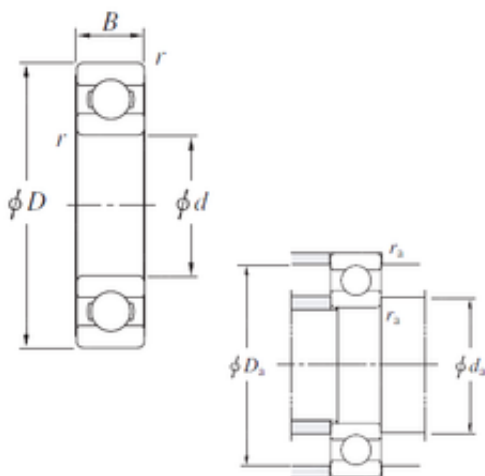

MANUFACTURING MEXICO,S.A.DE C.V.

6221 KOYO Single-row deep groove ball bearings

Bearing No. 6221

6221 Bearing 2D drawings and 3D CAD models

Size	105x190x36 mm
Bore Diameter	105 mm
Outer Diameter	190 mm
Width	36 mm
d	105 mm
D	190 mm
B	36 mm
C	36 mm
r min.	2,1 mm
da min.	116 mm
Da max.	179 mm
ra max.	2 mm
Weight	3,7 Kg
Basic dynamic load rating (C)	133 kN
Basic static load rating (C0)	105 kN
(Grease) Lubrication Speed	3300 r/min
(Oil) Lubrication Speed	3900 r/min
Category	Single Row Ball Bearings
Inventory	0.0
Manufacturer Name	KOYO
Minimum Buy Quantity	N/A
Weight / Kilogram	4.004
Product Group	B00308
Enclosure	Open
Precision Class	ABEC 1 ISO P0

MANUFACTURING MEXICO,S.A.DE C.V.

Maximum Capacity / Filling Slot	No
Rolling Element	Ball Bearing
Snap Ring	No
Internal Special Features	No
Cage Material	Steel
Internal Clearance	C0-Medium
Inch - Metric	Metric
Long Description	105MM Bore; 190MM Outside Diameter; 36MM Outer Race Diameter; Open; Ball Bearing; ABEC 1 ISO P0; No Filling Slot; No Snap Ring; No Internal Special Features
Category	Single Row Ball Bearing
UNSPSC	31171504
Harmonized Tariff Code	8482.10.50.68
Noun	Bearing
Keyword String	Ball
Manufacturer URL	http://www.koyousa.com
Manufacturer Item Number	6221
Weight / LBS	8.819
Outer Race Width	1.417 Inch 36 Millimeter
Bore	4.134 Inch 105 Millimeter
Outside Diameter	7.48 Inch 190 Millimeter
Bearing No.	6221
r(min)	2.1
Cr	166
C0r	105
Cu	5.70
f0	14.4
Grease lub.	3300
Oil lub.	3900