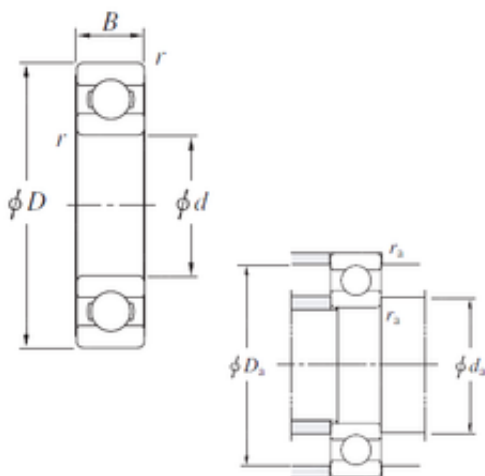

## 6021 KOYO Single-row deep groove ball bearings

Bearing No. 6021

6021 Bearing 2D drawings and 3D CAD models

Size	105x160x26 mm
Bore Diameter	105 mm
Outer Diameter	160 mm
Width	26 mm
d	105 mm
D	160 mm
B	26 mm
C	26 mm
r min.	2 mm
da min.	114 mm
Da max.	151 mm
ra max.	2 mm
Weight	1,59 Kg
Basic dynamic load rating (C)	72,3 kN
Basic static load rating (C0)	65,8 kN
(Grease) Lubrication Speed	4000 r/min
(Oil) Lubrication Speed	4700 r/min
Category	Single Row Ball Bearings
Inventory	0.0
Manufacturer Name	KOYO
Minimum Buy Quantity	N/A
Weight / Kilogram	1.73
Product Group	B00308
Enclosure	Open
Precision Class	ABEC 1   ISO P0

## MANUFACTURING MEXICO,S.A.DE C.V.

Maximum Capacity / Filling Slot	No
Rolling Element	Ball Bearing
Snap Ring	No
Internal Special Features	No
Cage Material	Steel
Internal Clearance	C0-Medium
Inch - Metric	Metric
Long Description	105MM Bore; 160MM Outside Diameter; 26MM Outer Race Width; Open; Ball Bearing; ABEC 1   ISO P0; No Filling Slot; No Snap Ring; No Internal Special Features; C0-Medium Internal Clearance; Steel Cage
Other Features	Deep Groove
Category	Single Row Ball Bearing
UNSPSC	31171504
Harmonized Tariff Code	8482.10.50.68
Noun	Bearing
Keyword String	Ball
Manufacturer URL	<a href="http://www.koyousa.com">http://www.koyousa.com</a>
Weight / LBS	3.50535
Outer Race Width	1.024 Inch   26 Millimeter
Outside Diameter	6.299 Inch   160 Millimeter
Inner Race Width	0 Inch   0 Millimeter
Bore	4.134 Inch   105 Millimeter
Bearing No.	6021
r(min)	2
Cr	90.4
C0r	65.8
Cu	3.20
f0	15.8