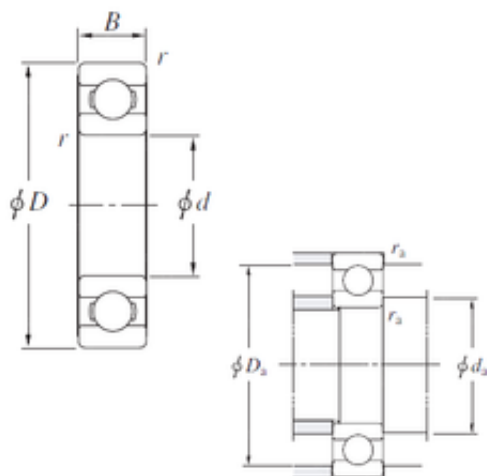

MANUFACTURING MEXICO,S.A.DE C.V.

6921 KOYO Single-row deep groove ball bearings

Bearing No. 6921

6921 Bearing 2D drawings and 3D CAD models

Size	105x145x20 mm
Bore Diameter	105 mm
Outer Diameter	145 mm
Width	20 mm
d	105 mm
D	145 mm
B	20 mm
C	20 mm
r min.	1,1 mm
da min.	111,5 mm
Da max.	138,5 mm
ra max.	1 mm
Weight	1 Kg
Basic dynamic load rating (C)	46,5 kN
Basic static load rating (C0)	44,8 kN
(Grease) Lubrication Speed	4300 r/min
(Oil) Lubrication Speed	5100 r/min
Bearing No.	6921
r(min)	1.1
Cr	58.1
C0r	44.8
Cu	2.10
f0	16.4
Grease lub.	4300
Oil lub.	5100

MANUFACTURING MEXICO,S.A.DE C.V.

da(min)	111.5
Da(max)	138.5
ra(max)	1
(Refer.)Mass(kg)	1.00